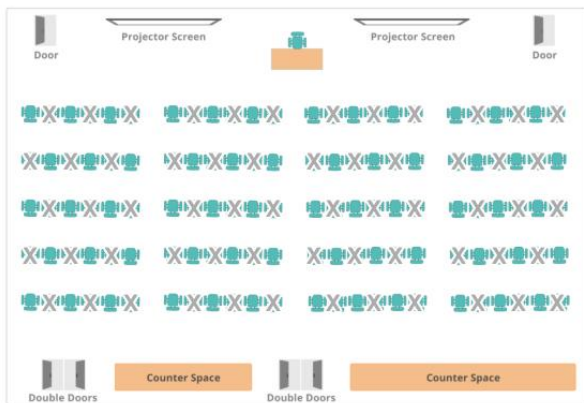

Hayward Union City Social Distancing Floorplans

Chevron for 40 originally 80

Clusters for 30 originally 50

Classroom for 50 originally 100

U-Shape for 43 originally 86

Theater for 60 originally 120