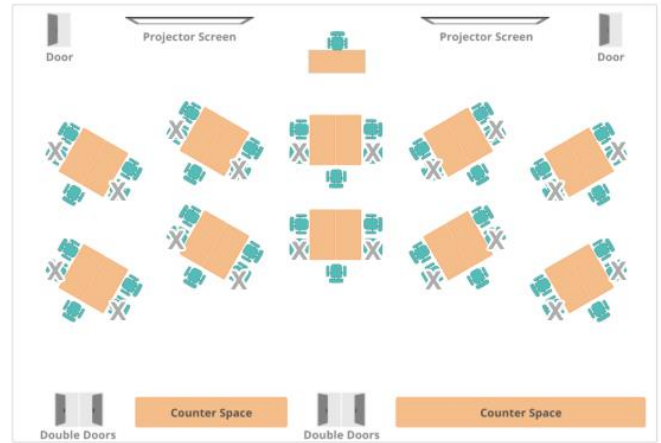

Hayward Union City Social Distancing Floorplans

Chevron for 40 originally 80

Clusters for 30 originally 50

Classroom for 50 originally 100

U-Shape for 43 originally 86

Theater for 60 originally 120