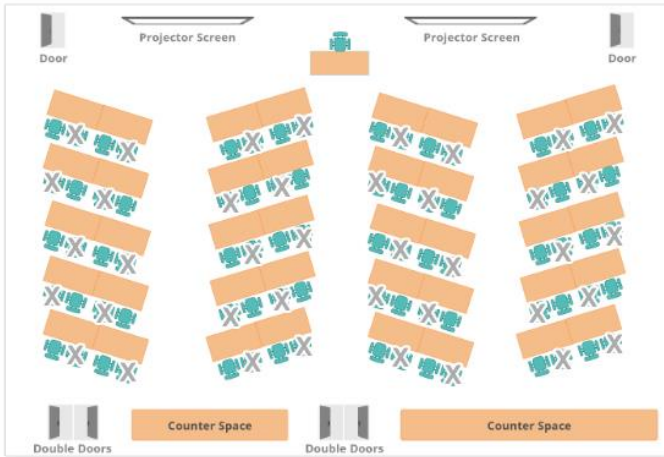

Hayward Union City Social Distancing Floorplans

Chevron for 40 originally 80

Clusters for 30 originally 50

Classroom for 50 originally 100

U-Shape for 43 originally 86

Theater for 60 originally 120