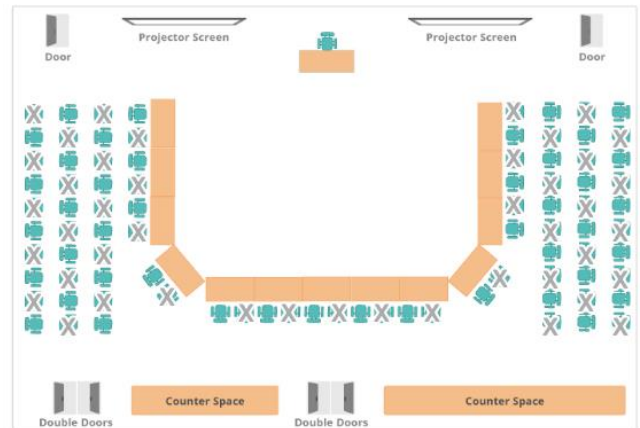

Hayward Union City Social Distancing Floorplans

Chevron for 40 originally 80

Clusters for 30 originally 50

Classroom for 50 originally 100

U-Shape for 43 originally 86

Theater for 60 originally 120