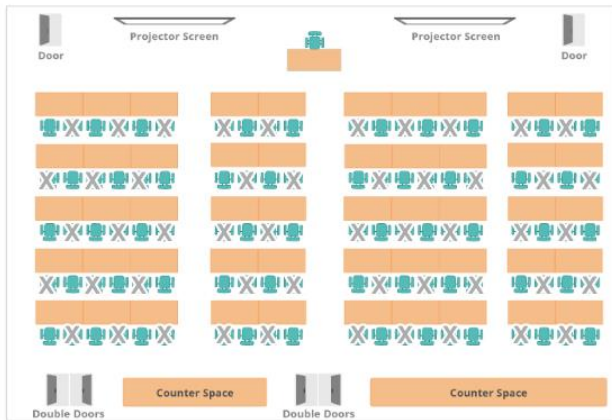

Hayward Union City Social Distancing Floorplans

Chevron for 40 originally 80

Clusters for 30 originally 50

Classroom for 50 originally 100

U-Shape for 43 originally 86

Theater for 60 originally 120