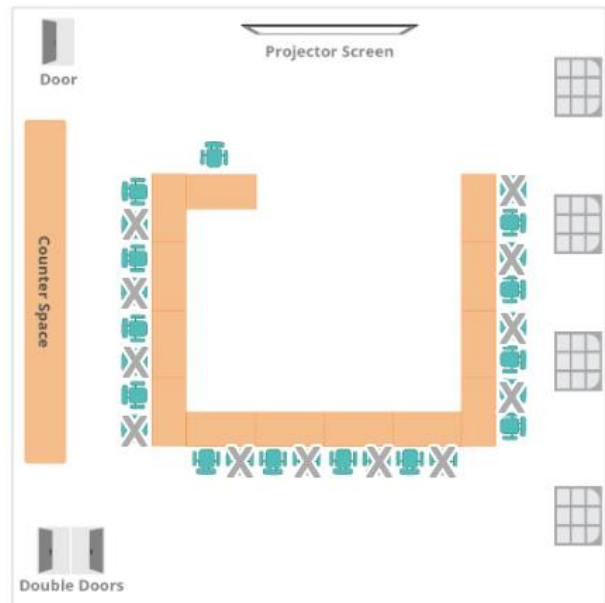

Oakland Social Distancing Floorplans

Chevron for 20 originally 40

Clusters for 18 originally 30

Classroom for 25 originally 50

U-Shape for 12 originally 24