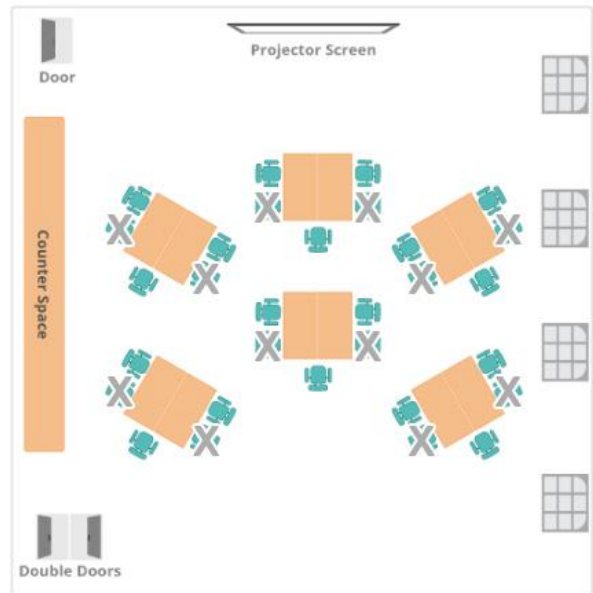

Oakland Social Distancing Floorplans

Chevron for 20 originally 40

Clusters for 18 originally 30

Classroom for 25 originally 50

U-Shape for 12 originally 24