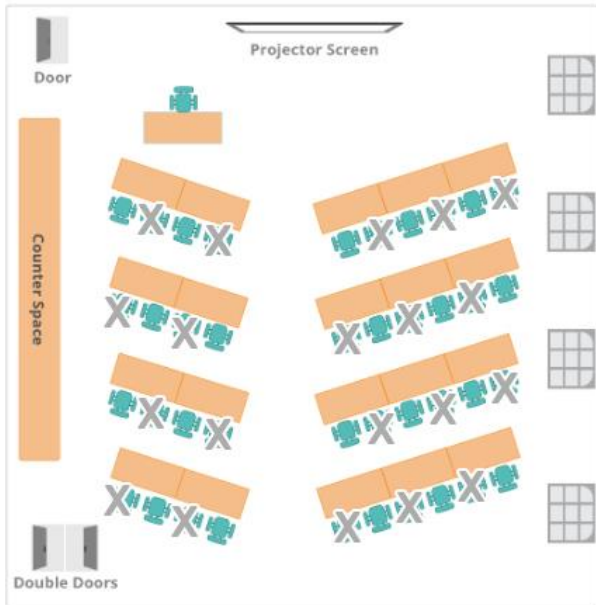

Oakland Social Distancing Floorplans

Chevron for 20 originally 40

Clusters for 18 originally 30

Classroom for 25 originally 50

U-Shape for 12 originally 24