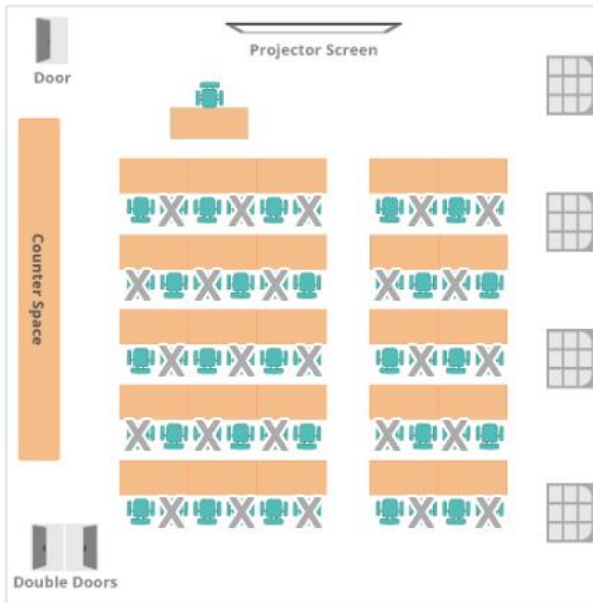

Oakland Social Distancing Floorplans

Chevron for 20 originally 40

Clusters for 18 originally 30

Classroom for 25 originally 50

U-Shape for 12 originally 24