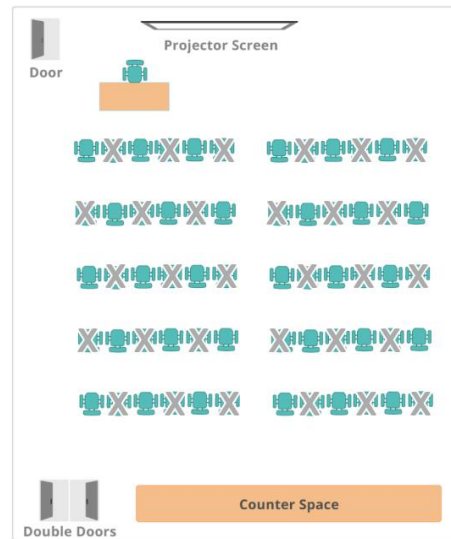

Union City Social Distancing Floorplans

Chevron for 20
originally 40

Clusters for 18
originally 30

Classroom for 25
originally 50

Theater for 30
originally 60

U-Shape for 12
originally 24