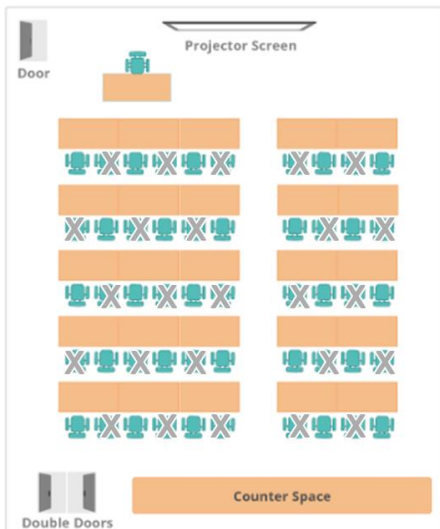

Union City Social Distancing Floorplans

Chevron for 20
originally 40

Clusters for 18
originally 30

Classroom for 25
originally 50

Theater for 30
originally 60

U-Shape for 12
originally 24