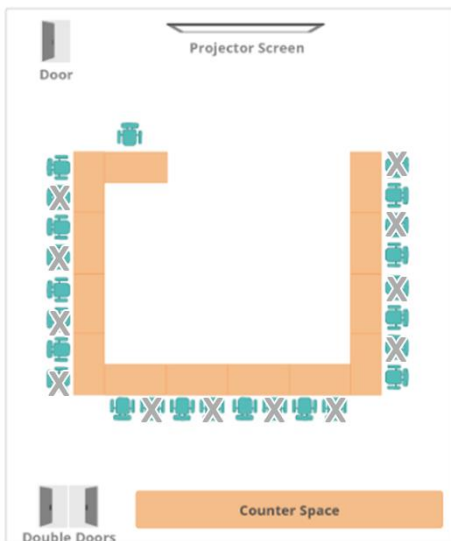

Union City Social Distancing Floorplans

Chevron for 20
originally 40

Clusters for 18
originally 30

Classroom for 25
originally 50

Theater for 30
originally 60

U-Shape for 12
originally 24