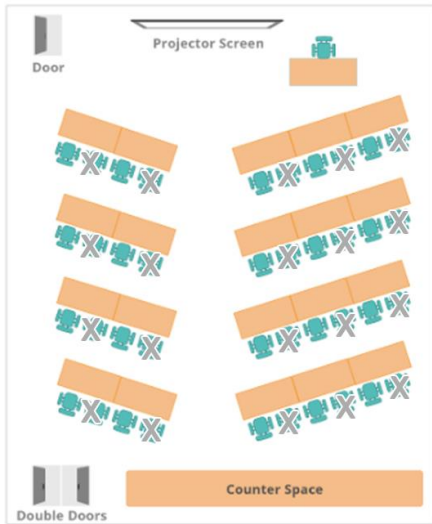

Union City Social Distancing Floorplans

Chevron for 20
originally 40

Clusters for 18
originally 30

Classroom for 25
originally 50

Theater for 30
originally 60

U-Shape for 12
originally 24