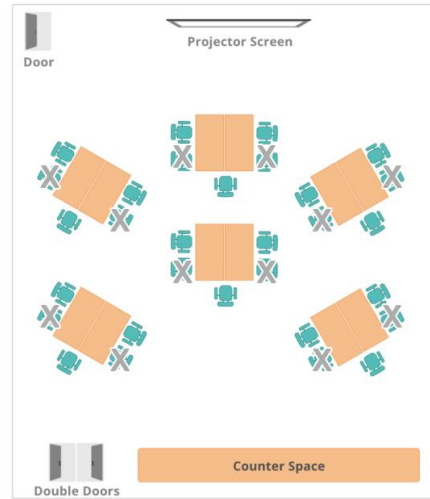

Union City Social Distancing Floorplans

Chevron for 20
originally 40

Clusters for 18
originally 30

Classroom for 25
originally 50

Theater for 30
originally 60

U-Shape for 12
originally 24